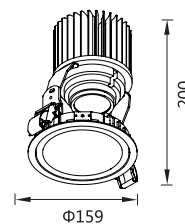

GL80887B-C5-LED

功率 Power : 30-35W
输入电压 Input Voltage : AC 110-240V
光源类型 light source type : COB
光束角 Beam angle : 15° /26° /36°
光通量 Luminous Flux(Lm) : 3150
显色指数 CRI : ≥ 80Ra
色温 Color Temperature : 3000K /4000K/6000K
主要材质 Material: 铝 Aluminum
装箱数量 Qty/Ctn : 8PCS
装箱尺寸 Carton Size(cm) : 39X39X36

GL80888B-C6-LED

功率 Power : 35-45W
输入电压 Input Voltage : AC 110-240V
光源类型 light source type : COB
光束角 Beam angle : 15° /26° /36°
光通量 Luminous Flux(Lm) : 4050
显色指数 CRI : ≥ 80Ra
色温 Color Temperature : 3000K /4000K/6000K
主要材质 Material: 铝 Aluminum
装箱数量 Qty/Ctn : 12PCS
装箱尺寸 Carton Size(cm) : 58X39X52