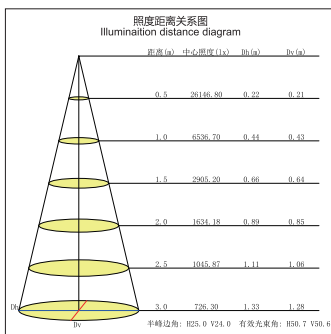

HIGHT BAY LIGHTING SERIES

GL8A3-M2-LED

功率 Power : 30-35W
输入电压 Input Voltage : AC 110-240V
光源类型 light source type : COB
光束角 Beam angle : 15° /30°
光通量 Luminous Flux(Lm) : 3150
显色指数 CRI : ≥ 80Ra
色温 Color Temperature : 3000K /4000K/6000K
主要材质 Material: 铝 Aluminum/ 玻璃 Glass
装箱数量 Qty/Ctn : 1PCS
装箱尺寸 Carton Size(cm) : 30×30×50

PRODUCT FEATURES

The LED high bay lighting body is made by light weight alloy with high technology spray paint, it will never rust.
Adopting anti-earthquake designing, it can avoid the unexpected problems greatly, such as light bulbs fall off, bracket cracked, shortened life of light source etc.
Excellent cooling performance of the fixture, it can reduce the probability of failure mostly.
Good dustproof and waterproof secure the whole lighting fixture.
Good electromagnetic compatibility to avoid electromagnetic interference on the surrounding environment.