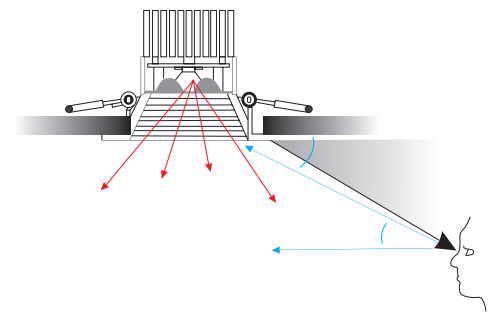

## 眩光就是刺眼的光 Glare is the glare of the light

(1) 当我们直接或是经过反射看到灯具、窗外等亮度极高的光源，或在视野外出现强烈的亮度对比时，我们的眼睛就感受到了眩光，造成眼睛辨别能力下降，或有不舒适感觉。

(2) 眩光效应同光源和面积成正比，周围环境亮度成反比，另外光源的位置对眩光也有一定的影响。眩光是影响照明质量的重要因素。

(1) When we directly or through the reflex to see the lamps, windows and other high brightness light source, or in the field of vision appear strong contrast, our eyes feel the glare, resulting in decreased ability to distinguish the eyes, or Uncomfortable feeling.

(2) glare effect with the light source and the area is proportional to the ambient brightness is inversely proportional to the location of the light source also has some impact glare glare is an important factor affecting the quality of lighting.

## 防眩光 Anti-Glare

人们对光环境的质量越来越高，强烈的眩光会使室内光线不和谐，使人感到不适，我们发现的视野上限空间一般是水平 35° 以上，光线进入这个区域就会造成眩光，眩光会使眼睛不舒服，从而导致分散人的视线和注意力，LED 天花灯采用 35° 光角，完全避开眩光照射区域，让被照物成为人的视角中心，营造出一个舒适宜人的环境气氛。

People are more and more high-quality light environment, a strong glare will make indoor light discordant, people feel uncomfortable, we found the upper limit of the horizon is generally horizontal 35° above the light into the region will cause glare, So that the eyes uncomfortable, resulting in scattered people's vision and attention, LED ceiling with 35° angle of light, completely avoid the glare irradiation area, so that the object to be illuminated as the center of the angle of view, creating a comfortable and pleasant atmosphere.