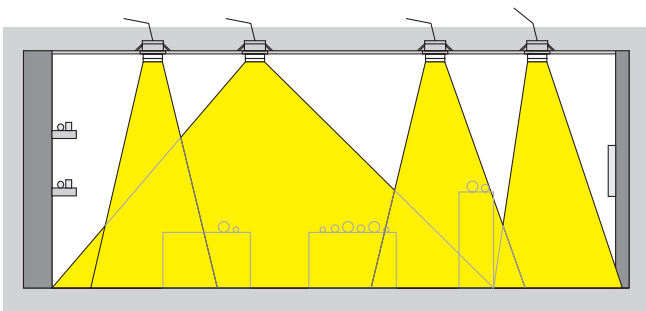

3. 绿色环保 Green

COB 灯无紫外线，红外光辐射；不含汞等有害物质，不污染环境；容易回收利用；
COB lamp without ultraviolet light, infrared light radiation; does not contain mercury and other harmful substances, does not pollute the environment; easy recycling;