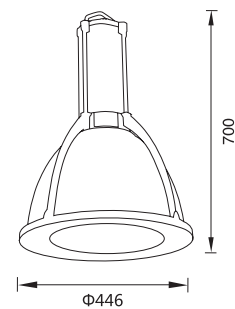

### 应用场所 APPLICATION

“The integration  
OF STENTS 应用场景 / APPLICATION  
产品广泛应用于办公楼、商场、超市、酒店及公共空间等照明场所。  
Products are widely used in office buildings, shopping malls, supermarkets, hotels and public space and other places of lighting.”