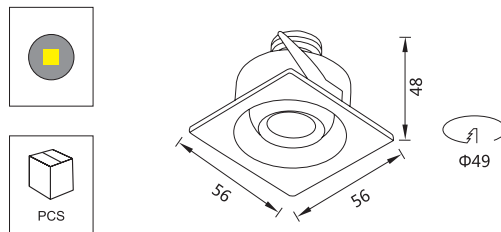

珠宝灯系列

JEWELRY LIGHTING SERIES

GL80920-LED

功率 Power : 3W
输入电压 Input Voltage : AC 110-240V
光源类型 light source type : CREE XP-E
光束角 Beam angle : 15° /25° /36°
光通量 Luminous Flux(Lm) : 270
显色指数 CRI : ≥ 80Ra
色温 Color Temperature : 3000K /4000K/6000K
主要材质 Material: 铝 Aluminum
装箱数量 Qty/Ctn : 100PCS
装箱尺寸 Carton Size(cm) : 62X38X44.5

GL80872-K-LED

功率 Power : 5W
输入电压 Input Voltage : AC 110-240V
光源类型 light source type : CREE XP-E
光束角 Beam angle : 15° /25° /36°
光通量 Luminous Flux(Lm) : 450
显色指数 CRI : ≥ 80Ra
色温 Color Temperature : 3000K /4000K/6000K
主要材质 Material: 铝 Aluminum
装箱数量 Qty/Ctn : 100PCS
装箱尺寸 Carton Size(cm) : 62X38X44.5