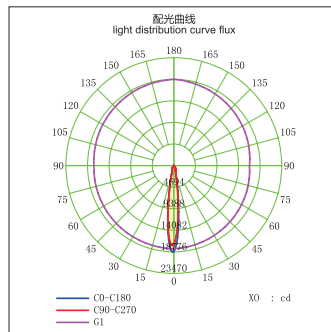

产品描述 PRODUCT DESCRIPTION

珠宝灯光照度要高于其它区域的照度，使顾客看到珠宝的细节质感，可给顾客一种贵气逼人的感觉。珠宝灯可根据柜台、展柜的位置，给每一件首饰单独照明。这样即丰富了空间的层次，也充分表现出每一件物品的个性和特点，使顾客的视点聚集在柜台上。

Jewelry lighting illumination is higher than other regions of the illumination, so that customers see the details of the texture of jewelry, customers can give a feeling of extravagance compelling. Jewelry lights according to the counter, showcase the location of each piece of jewelry to a separate lighting. So that the rich level of space, but also fully demonstrated the personality and characteristics of each item so that the customer's point of view gathered at the counter. Low heat radiation;