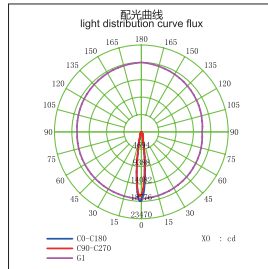

GL70778-K1-LED

功率 Power : 25-30W
输入电压 Input Voltage : AC 110-240V
光源类型 light source type : COB
光束角 Beam angle : 12° /24° /36°
光通量 Luminous Flux(Lm) : 2700
显色指数 CRI : ≥ 80Ra
色温 Color Temperature : 3000K /4000K/6000K
主要材质 Material: 铝 Aluminum
装箱数量 Qty/Ctn : 12PCS
装箱尺寸 Carton Size(cm) : 43X38X54

GL70778-K2-LED

功率 Power : 25-30WX2
输入电压 Input Voltage : AC 110-240V
光源类型 light source type : COB
光束角 Beam angle : 12° /24° /36°
光通量 Luminous Flux(Lm) : 5400
显色指数 CRI : ≥ 80Ra
色温 Color Temperature : 3000K /4000K/6000K
主要材质 Material: 铝 Aluminum
装箱数量 Qty/Ctn : 4PCS
装箱尺寸 Carton Size(cm) : 44X38X38