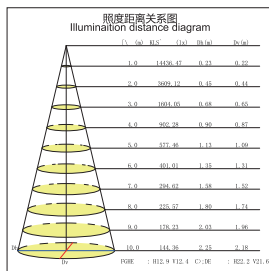

珠宝灯系列

JEWELRY LIGHTING SERIES

GL80920-LED

功率 Power : 3W
输入电压 Input Voltage : AC 110-240V
光源类型 light source type : CREE XP-E
光束角 Beam angle : 15° /25° /36°
光通量 Luminous Flux(Lm) : 270
显色指数 CRI : ≥ 80Ra
色温 Color Temperature : 3000K /4000K/6000K
主要材质 Material: 铝 Aluminum
装箱数量 Qty/Ctn : 100PCS
装箱尺寸 Carton Size(cm) : 62X38X44.5

GL80872-K-LED

功率 Power : 5W
输入电压 Input Voltage : AC 110-240V
光源类型 light source type : CREE XP-E
光束角 Beam angle : 15° /25° /36°
光通量 Luminous Flux(Lm) : 450
显色指数 CRI : ≥ 80Ra
色温 Color Temperature : 3000K /4000K/6000K
主要材质 Material: 铝 Aluminum
装箱数量 Qty/Ctn : 100PCS
装箱尺寸 Carton Size(cm) : 62X38X44.5