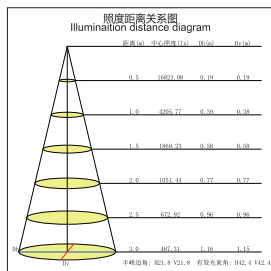

GL80920-LED

功率 Power : 3W
输入电压 Input Voltage : AC 110-240V
光源类型 light source type : CREE XP-E
光束角 Beam angle : 15° /25° /36°
光通量 Luminous Flux(Lm) : 270
显色指数 CRI : ≥ 80Ra
色温 Color Temperature : 3000K /4000K/6000K
主要材质 Material: 铝 Aluminum
装箱数量 Qty/Ctn : 100PCS
装箱尺寸 Carton Size(cm) : 62X38X44.5

GL80872-K-LED

功率 Power : 5W
输入电压 Input Voltage : AC 110-240V
光源类型 light source type : CREE XP-E
光束角 Beam angle : 15° /25° /36°
光通量 Luminous Flux(Lm) : 450
显色指数 CRI : ≥ 80Ra
色温 Color Temperature : 3000K /4000K/6000K
主要材质 Material: 铝 Aluminum
装箱数量 Qty/Ctn : 100PCS
装箱尺寸 Carton Size(cm) : 62X38X44.5