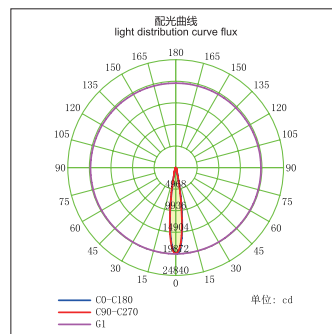

产品特点 PRODUCT FEATURES

保持建筑装饰的整体统一与完美,不破坏灯具的设置,光源隐藏建筑装饰内部,光源不外露,无眩光,人的视觉效果柔和、均匀。

节能性:同等亮度耗电为普通节能灯的1/4。

环保性:不含汞等有害物质,对环境无污染。

经济性:因省电可减少电费开支,一年半可收回灯具成本。

To maintain the overall unity of the building decoration and perfect, do not destroy the lighting settings, light sources hidden inside the building decoration, the light source is not exposed, no glare, the visual effect of soft, uniform. In this case,

Energy-saving: the same brightness energy-saving lamps for the ordinary 1/4.

Environmental protection: do not contain mercury and other harmful substances, the environment pollution.

Economy: power consumption can be reduced because of electricity, a year and a half to recover the cost of lighting.