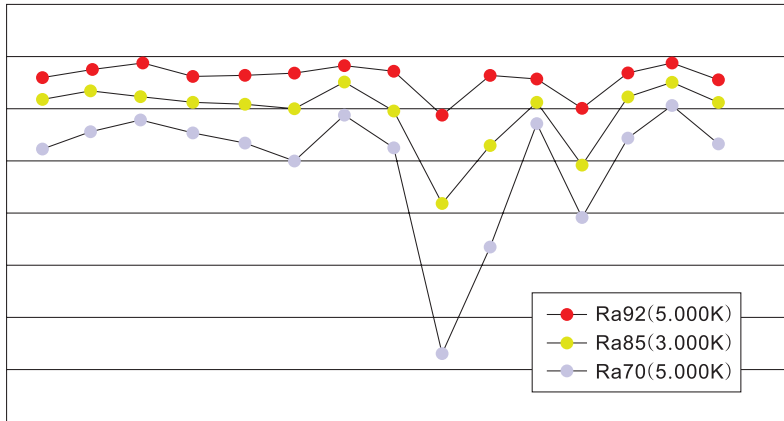

平均显色性评价指数 Average color rendering index

平均显色性评价指数 R1-R8
八种显色指数的平均值

The average color rendering index R1-R8 was evaluated
The average of the eight CRIs

■ 显色评价指数的指的是用于评价显色性的数值。通过对比看其照射物体时，与标准光源相比，多大程度忠实再现了实际的颜色。

The color evaluation index refers to a numerical value for evaluating the color rendering property, and by contrasting the illuminated object, the actual color is faithfully reproduced in comparison with the standard light source.

■ 平均值显色性评价指数指的是 R1-R8 八种显色指数的平均值。

The average color rendering index is an average of the eight color rendering index values of R1 to R8.

眩光就是刺眼的光 Glare is the glare of the light

(1) 当我们直接或是经过反射看到灯具、窗外等亮度极高的光源，或在视野外出现强烈的亮度对比时，我们的眼睛就感受到了眩光，造成眼睛辨别能力下降，或有不舒适感觉。

(2) 眩光效应同光源和面积成正比，周围环境亮度成反比，另外光源的位置对眩光也有一定的影响。眩光是影响照明质量的重要因素。

(1) When we directly or through the reflex to see the lamps, windows and other high brightness light source, or in the field of vision appear strong contrast, our eyes feel the glare, resulting in decreased ability to distinguish the eyes, or Uncomfortable feeling.

(2) glare effect with the light source and the area is proportional to the ambient brightness is inversely proportional to the location of the light source also has some impact glare glare is an important factor affecting the quality of lighting.

防眩光 Anti-Glare

人们对光环境的质量越来越高，强烈的眩光会使室内光线不和谐，使人感到不适，我们发现的视野上限空间一般是水平 35° 以上，光线进入这个区域就会造成眩光，眩光会使眼睛不舒服，从而导致分散人的视线和注意力，LED 天花灯采用 35° 光角，完全避开眩光照射区域，让被照物成为人的视角中心，营造出一个舒适宜人的环境气氛。

People are more and more high-quality light environment, a strong glare will make indoor light discordant, people feel uncomfortable, we found the upper limit of the horizon is generally horizontal 35° above the light into the region will cause glare, So that the eyes uncomfortable, resulting in scattered people's vision and attention, LED ceiling with 35° angle of light, completely avoid the glare irradiation area, so that the object to be illuminated as the center of the angle of view, creating a comfortable and pleasant atmosphere.