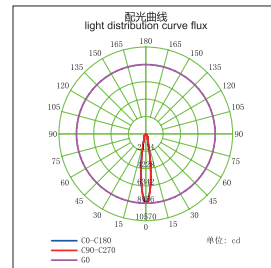

GL70718-LED

功率 Power : 10-15W
输入电压 Input Voltage : AC 110-240V
光源类型 light source type : COB
光束角 Beam angle : 15° /24° /36°
光通量 Luminous Flux(Lm) : 975
显色指数 CRI : ≥ 80Ra
色温 Color Temperature : 3000K /4000K/6000K
主要材质 Material: 铝 Aluminum
装箱数量 Qty/Ctn : 50PCS
装箱尺寸 Carton Size(cm) : 65×25×48

GL70717-LED

功率 Power : 20-25W
输入电压 Input Voltage : AC 110-240V
光源类型 light source type : COB
光束角 Beam angle : 15° /24° /36°
光通量 Luminous Flux(Lm) : 1750
显色指数 CRI : ≥ 80Ra
色温 Color Temperature : 3000K /4000K/6000K
主要材质 Material: 铝 Aluminum
装箱数量 Qty/Ctn : 50PCS
装箱尺寸 Carton Size(cm) : 74×30×49.5