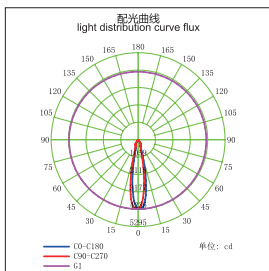

GL80920-LED

功率 Power : 3W
输入电压 Input Voltage : AC 110-240V
光源类型 light source type : CREE XP-E
光束角 Beam angle : 15° /25° /36°
光通量 Luminous Flux(Lm) : 270
显色指数 CRI : ≥ 80Ra
色温 Color Temperature : 3000K /4000K/6000K
主要材质 Material: 铝 Aluminum
装箱数量 Qty/Ctn : 100PCS
装箱尺寸 Carton Size(cm) : 62X38X44.5

GL80872-K-LED

功率 Power : 5W
输入电压 Input Voltage : AC 110-240V
光源类型 light source type : CREE XP-E
光束角 Beam angle : 15° /25° /36°
光通量 Luminous Flux(Lm) : 450
显色指数 CRI : ≥ 80Ra
色温 Color Temperature : 3000K /4000K/6000K
主要材质 Material: 铝 Aluminum
装箱数量 Qty/Ctn : 100PCS
装箱尺寸 Carton Size(cm) : 62X38X44.5