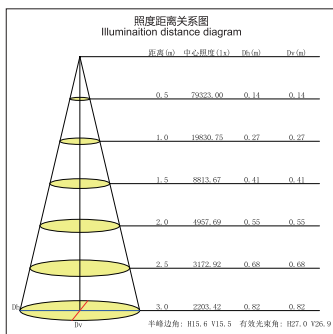

产品特点 PRODUCT FEATURES

保持建筑装饰的整体统一与完美,不破坏灯具的设置,光源隐藏建筑装饰内部,光源不外露,无眩光,人的视觉效果柔和、均匀。

节能性:同等亮度耗电为普通节能灯的1/4。

环保性:不含汞等有害物质,对环境无污染。

经济性:因省电可减少电费开支,一年半可收回灯具成本。

To maintain the overall unity of the building decoration and perfect, do not destroy the lighting settings, light sources hidden inside the building decoration, the light source is not exposed, no glare, the visual effect of soft, uniform. In this case,

Energy-saving: the same brightness energy-saving lamps for the ordinary 1/4.

Environmental protection: do not contain mercury and other harmful substances, the environment pollution.

Economy: power consumption can be reduced because of electricity, a year and a half to recover the cost of lighting.