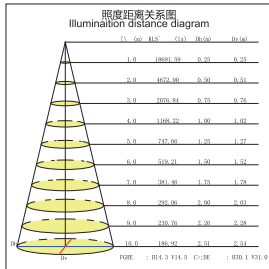

GL70778-K1-LED

功率 Power : 25-30W
输入电压 Input Voltage : AC 110-240V
光源类型 light source type : COB
光束角 Beam angle : 12° /24° /36°
光通量 Luminous Flux(Lm) : 2700
显色指数 CRI : ≥ 80Ra
色温 Color Temperature : 3000K /4000K/6000K
主要材质 Material: 铝 Aluminum
装箱数量 Qty/Ctn : 12PCS
装箱尺寸 Carton Size(cm) : 43X38X54

GL70778-K2-LED

功率 Power : 25-30WX2
输入电压 Input Voltage : AC 110-240V
光源类型 light source type : COB
光束角 Beam angle : 12° /24° /36°
光通量 Luminous Flux(Lm) : 5400
显色指数 CRI : ≥ 80Ra
色温 Color Temperature : 3000K /4000K/6000K
主要材质 Material: 铝 Aluminum
装箱数量 Qty/Ctn : 4PCS
装箱尺寸 Carton Size(cm) : 44X38X38