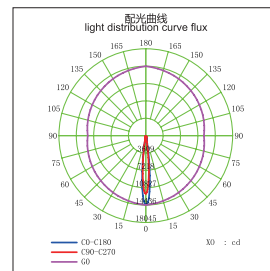

珠宝灯系列

JEWELRY LIGHTING SERIES

GL80920-LED

功率 Power : 3W
输入电压 Input Voltage : AC 110-240V
光源类型 light source type : CREE XP-E
光束角 Beam angle : 15° /25° /36°
光通量 Luminous Flux(Lm) : 270
显色指数 CRI : ≥ 80Ra
色温 Color Temperature : 3000K /4000K/6000K
主要材质 Material: 铝 Aluminum
装箱数量 Qty/Ctn : 100PCS
装箱尺寸 Carton Size(cm) : 62X38X44.5

GL80872-K-LED

功率 Power : 5W
输入电压 Input Voltage : AC 110-240V
光源类型 light source type : CREE XP-E
光束角 Beam angle : 15° /25° /36°
光通量 Luminous Flux(Lm) : 450
显色指数 CRI : ≥ 80Ra
色温 Color Temperature : 3000K /4000K/6000K
主要材质 Material: 铝 Aluminum
装箱数量 Qty/Ctn : 100PCS
装箱尺寸 Carton Size(cm) : 62X38X44.5