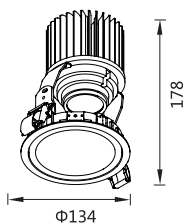

GL80887B-C5-LED

功率 Power : 30-35W
输入电压 Input Voltage : AC 110-240V
光源类型 light source type : COB
光束角 Beam angle : 15° /26° /36°
光通量 Luminous Flux(Lm) : 3150
显色指数 CRI : ≥ 80Ra
色温 Color Temperature : 3000K /4000K/6000K
主要材质 Material: 铝 Aluminum
装箱数量 Qty/Ctn : 8PCS
装箱尺寸 Carton Size(cm) : 39X39X36

GL80888B-C6-LED

功率 Power : 35-45W
输入电压 Input Voltage : AC 110-240V
光源类型 light source type : COB
光束角 Beam angle : 15° /26° /36°
光通量 Luminous Flux(Lm) : 4050
显色指数 CRI : ≥ 80Ra
色温 Color Temperature : 3000K /4000K/6000K
主要材质 Material: 铝 Aluminum
装箱数量 Qty/Ctn : 12PCS
装箱尺寸 Carton Size(cm) : 58X39X52