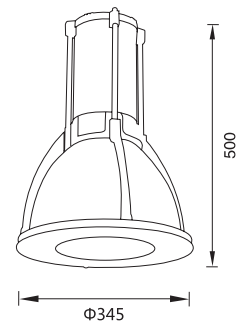

HIGHT BAY LIGHTING SERIES

GL-12A1-LED

功率 Power : 40-50W
输入电压 Input Voltage : AC 110-240V
光源类型 light source type : COB
光束角 Beam angle : 12° /24° /36°
光通量 Luminous Flux(Lm) : 4500
显色指数 CRI : ≥ 80Ra
色温 Color Temperature : 3000K /4000K/6000K
主要材质 Material: 铝 Aluminum/ 塑料 Plastic
装箱数量 Qty/Ctn : 1PCS
装箱尺寸 Carton Size(cm) : 41.5×41.5×60