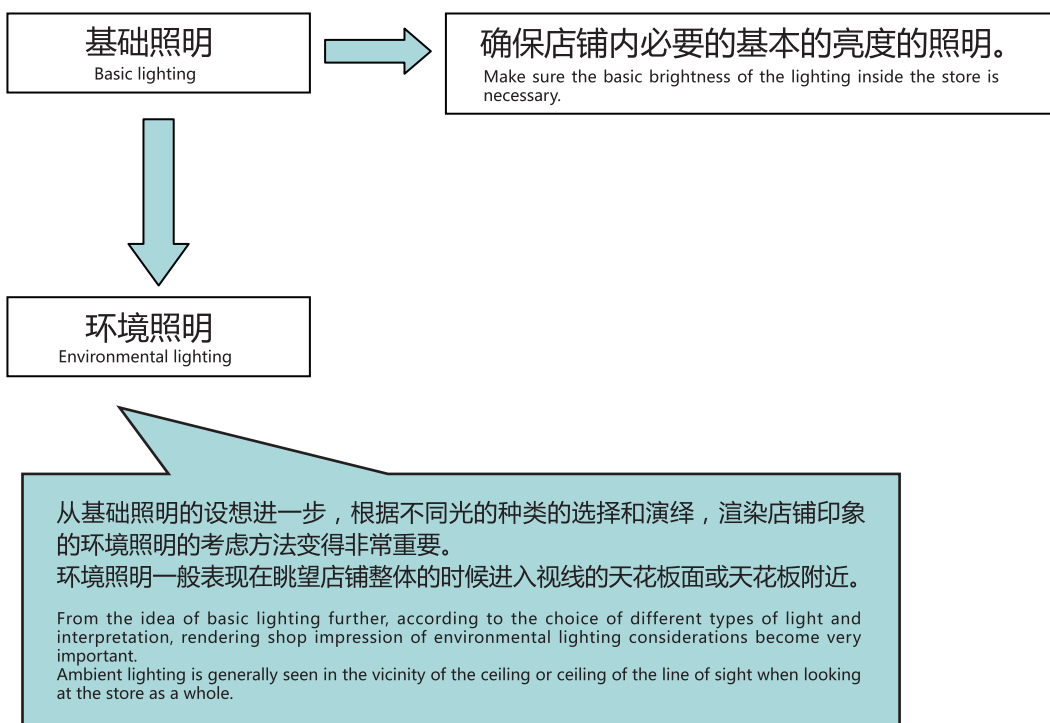

照明的目的

三个照明要素 Three lighting elements

为了实现照明要素，在店铺照明中，将三个照明要素互相配合，采用符合此店铺的理念相应的照明计划。

In order to realize the lighting factor, three lighting elements are matched with each other in the shop lighting, and a lighting plan corresponding to the concept of the shop is adopted.

1、环境照明 Environmental lighting

伴随着顾客需求的多样化，店铺的印象，演绎的方法和对空间的考虑等，都变得很重视整体的氛围。总之店铺整体的环境也成为了商品的一部分被考虑进去。

With the diversification of customer needs, the impression of the shop, deductive method and the test of space Consider, etc., have become very attached to the overall atmosphere. In short, the overall environment of the shop has become a business

A portion of the product is taken into account.

这也是环境照明
This is also ambient lighting