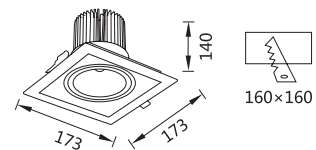

### 产品特点

材料环保、功耗小  
 发光效率、照明亮度等方面均要优于传统格栅灯  
 它可以通电即可启动，无频闪，无眩光，无噪音。并且内置高效保护系统  
 其外边框由铝合金经阳极氧化而成，光源为 COB，整个灯具设计美观简洁、大气豪华  
 照度均匀性好、光线柔和、舒适而不失明亮，可有效缓解眼疲劳。

Low power consumption with environmental protection material.  
 The luminous efficiency and brightness are superior than traditional grille lamp.  
 Start immediately by on power, no flickering, no glare, no noise, built-in efficient protection system.  
 The outer frame is made of anodic oxidation Aluminum alloy, elegant compact design with COB light source.  
 Illumination even with soft comfortable but bright, it can alleviate eye fatigue.