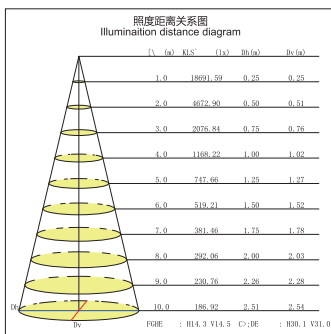

### 产品描述 PRODUCT DESCRIPTION

珠宝灯光照度要高于其它区域的照度，使顾客看到珠宝的细节质感，可给顾客一种贵气逼人的感觉。  
 珠宝灯可根据柜台、展柜的位置，给每一件首饰单独照明。这样即丰富了空间的层次，也充分表现出每一件物品的个性和特点，使顾客的视点聚集在柜台上。

Jewelry lighting illumination is higher than other regions of the illumination, so that customers see the details of the texture of jewelry, customers can give a feeling of extravagance compelling.  
 Jewelry lights according to the counter, showcase the location of each piece of jewelry to a separate lighting. So that the rich level of space, but also fully demonstrated the personality and characteristics of each item so that the customer's point of view gathered at the counter.  
 Low heat radiation;