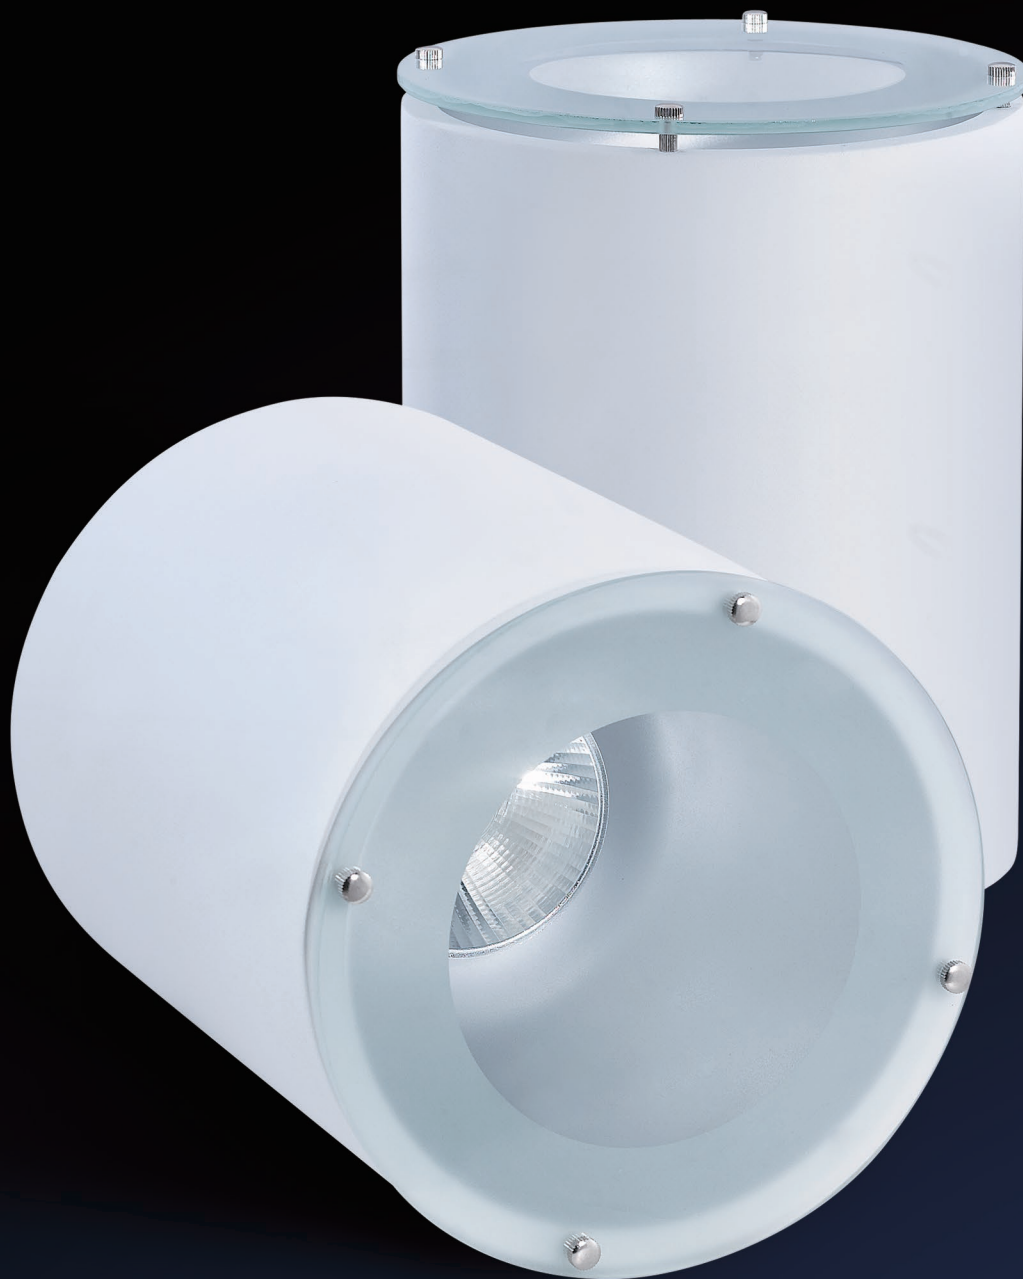

明装筒灯

SURFACE MOUNTED DOWNLIGHT