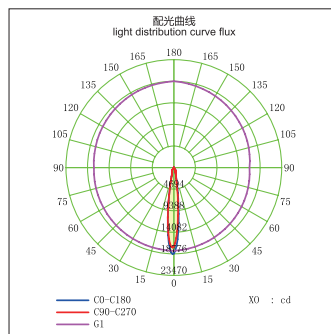

### 产品描述 PRODUCT DESCRIPTION

珠宝灯光照度要高于其它区域的照度，使顾客看到珠宝的细节质感，可给顾客一种贵气逼人的感觉。  
 珠宝灯可根据柜台、展柜的位置，给每一件首饰单独照明。这样即丰富了空间的层次，也充分表现出每一件物品的个性和特点，使顾客的视点聚集在柜台上。

Jewelry lighting illumination is higher than other regions of the illumination, so that customers see the details of the texture of jewelry, customers can give a feeling of extravagance compelling.  
 Jewelry lights according to the counter, showcase the location of each piece of jewelry to a separate lighting. So that the rich level of space, but also fully demonstrated the personality and characteristics of each item so that the customer's point of view gathered at the counter.  
 Low heat radiation;