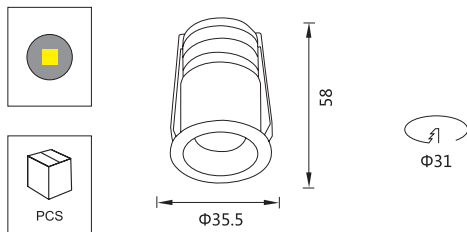

GL80872-K-LED

功率 Power : 5W
输入电压 Input Voltage : AC 110-240V
光源类型 light source type : CREE XP-E
光束角 Beam angle : 15° /25° /36°
光通量 Luminous Flux(Lm) : 450
显色指数 CRI : ≥ 80Ra
色温 Color Temperature : 3000K /4000K/6000K
主要材质 Material: 铝 Aluminum
装箱数量 Qty/Ctn : 100PCS
装箱尺寸 Carton Size(cm) : 62X38X44.5