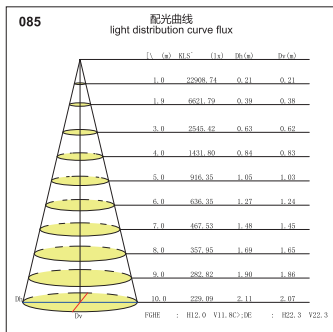

### 产品特点

材料环保、功耗小  
 发光效率、照明亮度等方面均要优于传统格栅灯  
 它可以通电即可启动，无频闪，无眩光，无噪音。并且内置高效保护系统  
 其外边框由铝合金经阳极氧化而成，光源为 COB，整个灯具设计美观简洁、大气豪华  
 照度均匀性好、光线柔和、舒适而不失明亮，可有效缓解眼疲劳。

Low power consumption with environmental protection material.  
 The luminous efficiency and brightness are superior than traditional grille lamp.  
 Start immediately by on power, no flickering, no glare, no noise, built-in efficient protection system.  
 The outer frame is made of anodic oxidation Aluminum alloy, elegant compact design with COB light source.  
 Illumination even with soft comfortable but bright, it can alleviate eye fatigue.