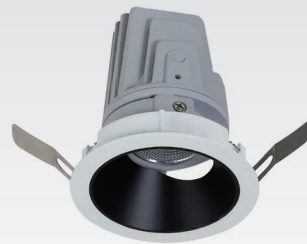

产品特点 PRODUCT FEATURES

灯体使用铝合金压铸成型
表面采用二层防腐技术静电喷涂处理，表面均匀，不会有露底、起泡、针孔等现象，增强了防腐力、耐磨力、附着力；
电源线采用防火阻燃高档线材；
不锈钢弹簧，可装不同厚度天花板；
专业边框设计，可以与天花浑然一体；
内置优质大功率 LED 光源，内置电器；可调。

The fixture body is made by die-casting Aluminum;
The surface is handled by double layers anti-corrosion electrostatic spraying, the surface is evenly and will never expose the base, been blistering or pinholes etc., the resistant to corrosion, wear-resisting force and adhesion are enhanced highly;
The power cord is high grade fireproof wire;
With stainless steel clips, can be mounted on different thickness ceilings.
Special frame design perfect integrated with ceiling.
Built-in high power LED light source with adjustable built-in driver.

GL70791-LED
外观尺寸及开孔尺寸 (Dimension & Cut-out)
产品参数 (Product Specification)
功率 Power : 15-20W 输入电压 Input Voltage : AC 110-240V 光源类型 light source type : COB 光束角 Beam angle : 12° /24° /36° 光通量 Luminous Flux(Lm) : 1800 显色指数 CRI : ≥ 80Ra 色温 Color Temperature : 3000K /4000K/6000K 主要材质 Material: 铝 Aluminum 装箱数量 Qty/Ctn : 45PCS 装箱尺寸 Carton Size(cm) : 57.5×35×35
  可调角度 adjustable   窄角 Narrow Angle   广角 Wide Angle   最近距离 Distance Min.   适用天花板厚度 Ceiling Thickness