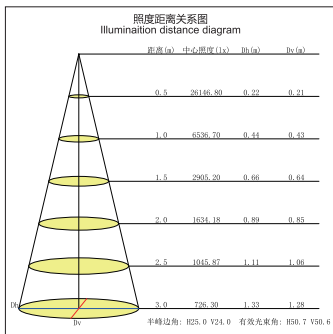

### 应用场所 APPLICATION

“The integration  
OF STENTS 应用场景 / APPLICATION  
产品广泛应用于办公楼、商场、超市、酒店及公共空间等照明场所。  
Products are widely used in office buildings, shopping malls, supermarkets, hotels and public space and other places of lighting.”