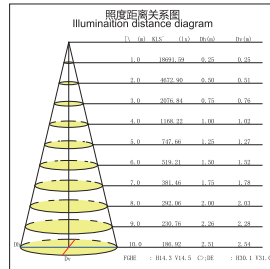

GL70778-K1-LED

功率 Power : 25-30W
输入电压 Input Voltage : AC 110-240V
光源类型 light source type : COB
光束角 Beam angle : 12° /24° /36°
光通量 Luminous Flux(Lm) : 2700
显色指数 CRI : ≥ 80Ra
色温 Color Temperature : 3000K /4000K/6000K
主要材质 Material: 铝 Aluminum
装箱数量 Qty/Ctn : 12PCS
装箱尺寸 Carton Size(cm) : 43X38X54

GL70778-K2-LED

功率 Power : 25-30WX2
输入电压 Input Voltage : AC 110-240V
光源类型 light source type : COB
光束角 Beam angle : 12° /24° /36°
光通量 Luminous Flux(Lm) : 5400
显色指数 CRI : ≥ 80Ra
色温 Color Temperature : 3000K /4000K/6000K
主要材质 Material: 铝 Aluminum
装箱数量 Qty/Ctn : 4PCS
装箱尺寸 Carton Size(cm) : 44X38X38