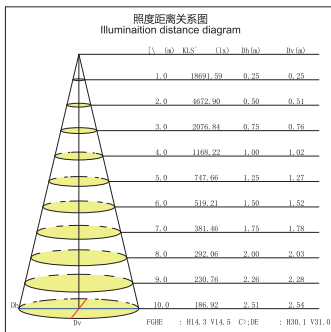

### 产品描述 PRODUCT DESCRIPTION

珠宝灯光照度要高于其它区域的照度，使顾客看到珠宝的细节质感，可给顾客一种贵气逼人的感觉。珠宝灯可根据柜台、展柜的位置，给每一件首饰单独照明。这样即丰富了空间的层次，也充分表现出每一件物品的个性和特点，使顾客的视点聚集在柜台上。

Jewelry lighting illumination is higher than other regions of the illumination, so that customers see the details of the texture of jewelry, customers can give a feeling of extravagance compelling. Jewelry lights according to the counter, showcase the location of each piece of jewelry to a separate lighting. So that the rich level of space, but also fully demonstrated the personality and characteristics of each item so that the customer's point of view gathered at the counter. Low heat radiation;