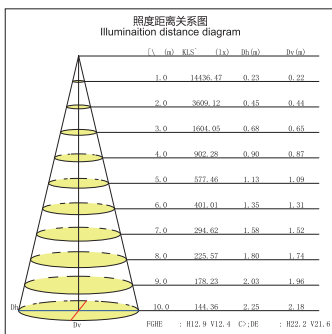

应用场所 APPLICATION