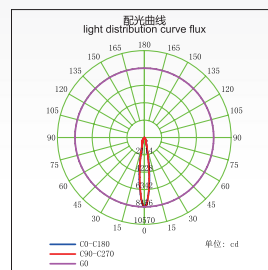

产品描述 PRODUCT DESCRIPTION

天花灯系列, 由新型环保铝材经 CNC 数控车制而成, 灵动轻盈, 表面经阳极氧化工艺处理, 美观耐用, 永不生锈。个性化的外观, 充分展现了后现代家居设计的流行趋势。
LED 天花灯可根据不同应用场所调整投射光。铝材结合灯光设计, 在兼顾无眩光和高光效的同时, 把光学技术特性与经典含蓄的结构设计结合起来, 创造具有高雅的、精致的、浪漫的家庭空间照明。

The LED down light is made of novel environment friendly Aluminum with CNC technology. The surface handled by anodic oxidation, keeping beautiful and durable never rust. The personalized appearance fully reflects the popular trend of post-modern residence and business design.

LED down light can be adjusted according to different applications, lighting design combining Aluminum make the non-glare light and high light efficiency combining the characteristics of optical technology and classic subtle structural design, creating elegant, sophisticated, romantic household and commercial space lighting.

GL80903-LED
外观尺寸及开孔尺寸 (Dimension & Cut-out)
产品参数 (Product Specification)
功率 Power : 10-15W 输入电压 Input Voltage : AC 110-240V 光源类型 light source type : COB 光束角 Beam angle : 20° /30° /40° 光通量 Luminous Flux(Lm) : 1350 显色指数 CRI : ≥ 80Ra 色温 Color Temperature : 3000K /4000K/6000K 主要材质 Material: 铝 Aluminum 装箱数量 Qty/Ctn : 45PCS 装箱尺寸 Carton Size(cm) : 62X38X44.5
可调角度 adjustable 窄角 Narrow Angle 广角 Wide Angle 最近距离 Distance Min. 0.5m 适用天花板厚度 Ceiling Thickness 6~25mm