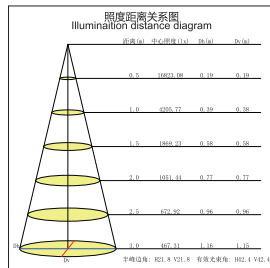

GL70718-LED

功率 Power : 10-15W
输入电压 Input Voltage : AC 110-240V
光源类型 light source type : COB
光束角 Beam angle : 15° /24° /36°
光通量 Luminous Flux(Lm) : 975
显色指数 CRI : ≥ 80Ra
色温 Color Temperature : 3000K /4000K/6000K
主要材质 Material: 铝 Aluminum
装箱数量 Qty/Ctn : 50PCS
装箱尺寸 Carton Size(cm) : 65×25×48

GL70717-LED

功率 Power : 20-25W
输入电压 Input Voltage : AC 110-240V
光源类型 light source type : COB
光束角 Beam angle : 15° /24° /36°
光通量 Luminous Flux(Lm) : 1750
显色指数 CRI : ≥ 80Ra
色温 Color Temperature : 3000K /4000K/6000K
主要材质 Material: 铝 Aluminum
装箱数量 Qty/Ctn : 50PCS
装箱尺寸 Carton Size(cm) : 74×30×49.5