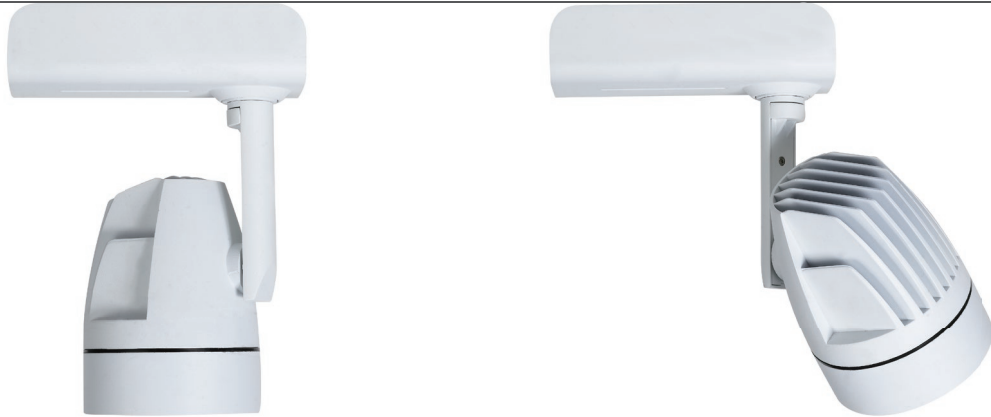

# “Product Features

Full range of built-in constant current isolated drive, in addition to the reduced volume makes the lamps and lanterns is lighter, main function is to high quality driven more give full play to the excellent properties of light source, LED is more efficient. Provide an accurate optical effect, excellent color rendering and the stability of the light color.

## 产品特点

灯体使用铝合金压铸成型，表面采用二层防腐技术静电喷涂处理，表面均匀，不会有露底、起泡、针孔等现象，增强了防腐力、耐磨力、附着力；  
 反射器采用高纯度铝材旋压而成，表面阳极氧化处理；  
 电源线采用防火阻燃高档线材；  
 玻璃采用厚度为 3.5mm 专用玻璃，高透光率，钢化处理，耐高温；  
 配 2 线、3 线、4 线导轨头；  
 内置 LED 单颗多晶硅光源，内置电器；  
 横向 355°可调，纵向 355°可调。

## PRODUCT FEATURES

Lamp fixture body made by Aluminum alloy die casting, the surface is handled by double layers anti-corrosion electrostatic spraying, the surface is evenly and will never expose the base, been blistering or pinholes etc., the resistant to corrosion, wear-resisting force and adhesion are enhanced highly;  
 The reflector is made by high-purity Aluminum spinning and surface is anodized;  
 The power cord is high grade fireproof wire;  
 Special glass, high transmittance, toughened handled can bear high temperature;  
 With single or 2 phase, 3 phase adapter;  
 Adjustable with 355 degree in both horizontal and vertical.