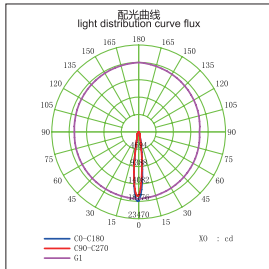

GL70778-K1-LED

功率 Power : 25-30W
输入电压 Input Voltage : AC 110-240V
光源类型 light source type : COB
光束角 Beam angle : 12° /24° /36°
光通量 Luminous Flux(Lm) : 2700
显色指数 CRI : ≥ 80Ra
色温 Color Temperature : 3000K /4000K/6000K
主要材质 Material: 铝 Aluminum
装箱数量 Qty/Ctn : 12PCS
装箱尺寸 Carton Size(cm) : 43X38X54

GL70778-K2-LED

功率 Power : 25-30WX2
输入电压 Input Voltage : AC 110-240V
光源类型 light source type : COB
光束角 Beam angle : 12° /24° /36°
光通量 Luminous Flux(Lm) : 5400
显色指数 CRI : ≥ 80Ra
色温 Color Temperature : 3000K /4000K/6000K
主要材质 Material: 铝 Aluminum
装箱数量 Qty/Ctn : 4PCS
装箱尺寸 Carton Size(cm) : 44X38X38